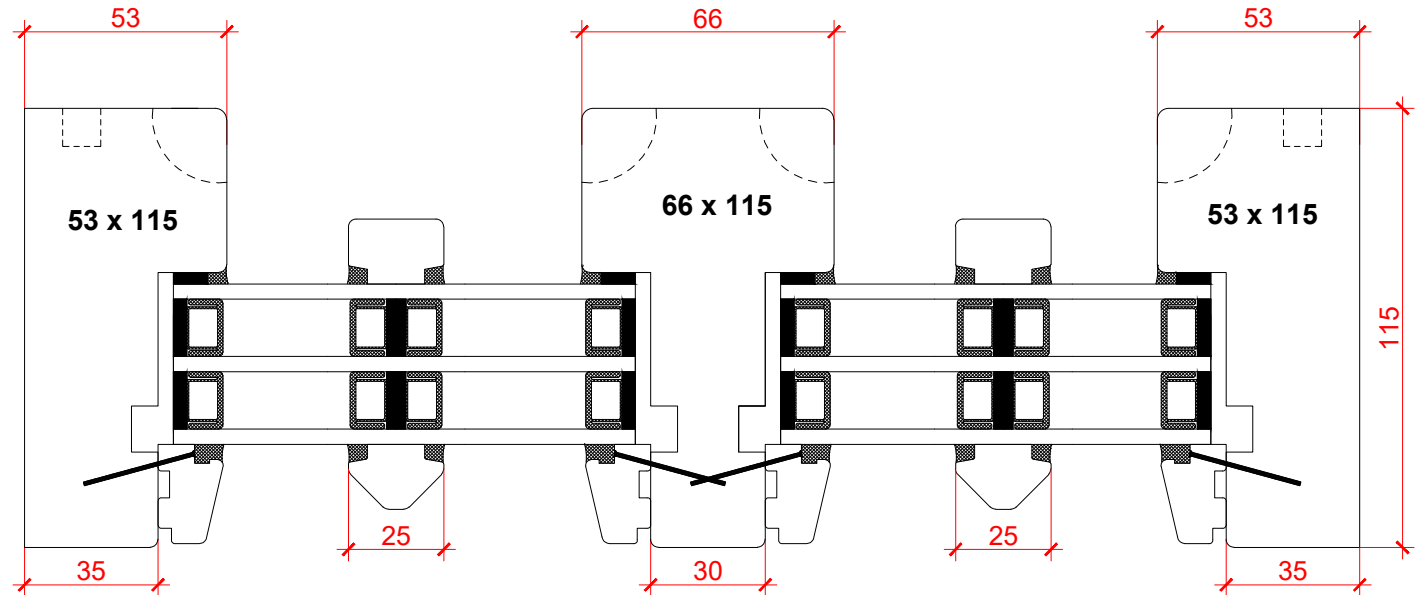

Vertical section

Sash bars

Frame profiles

Outside Sash Bars

Horizontal section

Note: Available to made mounting groove around frame!

SWEDEN FIXED WINDOW SYSTEM - WITH WOODEN BEAD

Product group: **WFF**

Profile - **Square**

Editor

Madars Mikelsons

20.05.2025

Scale 1 : 2

TIMBERWINDOWS