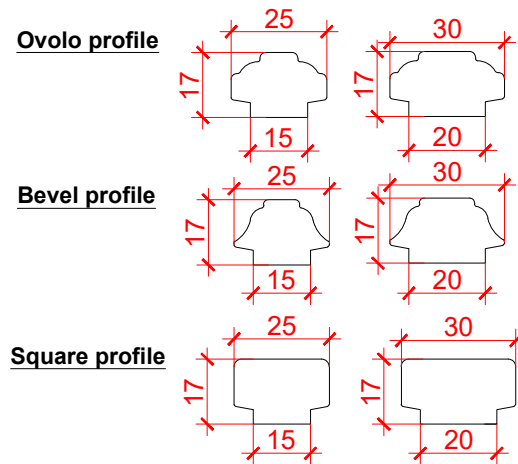

Vertical section

Sash bars

Frame profiles

Outside Sash Bars

Horizontal section

Note: Available to made mounting groove around frame!

SWEDEN FIXED WINDOW SYSTEM - WITH WOODEN BEAD

Product group: **WFF**