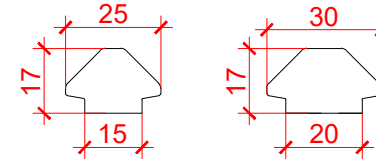

Vertical section

Sash bars

Frame profiles

Outside Sash Bars

Horizontal section

Note: Available to made mounting groove around frame!

SWEDEN FIXED WINDOW SYSTEM - WITH WOODEN BEAD

Product group: **WFF**