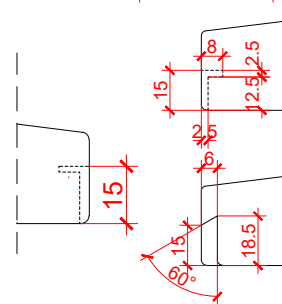

Vertical section

Sash bars

Frame profiles

Outside Sash Bars

Horizontal section

Note: Available to made mounting groove around frame!

SWEDEN FIXED WINDOW SYSTEM - WITH WOODEN BEAD

Product group: **WFF**

Profile - **Square**

Editor

Madars Mikelsons

20.05.2025

Scale 1 : 2

TIMBERWINDOWS