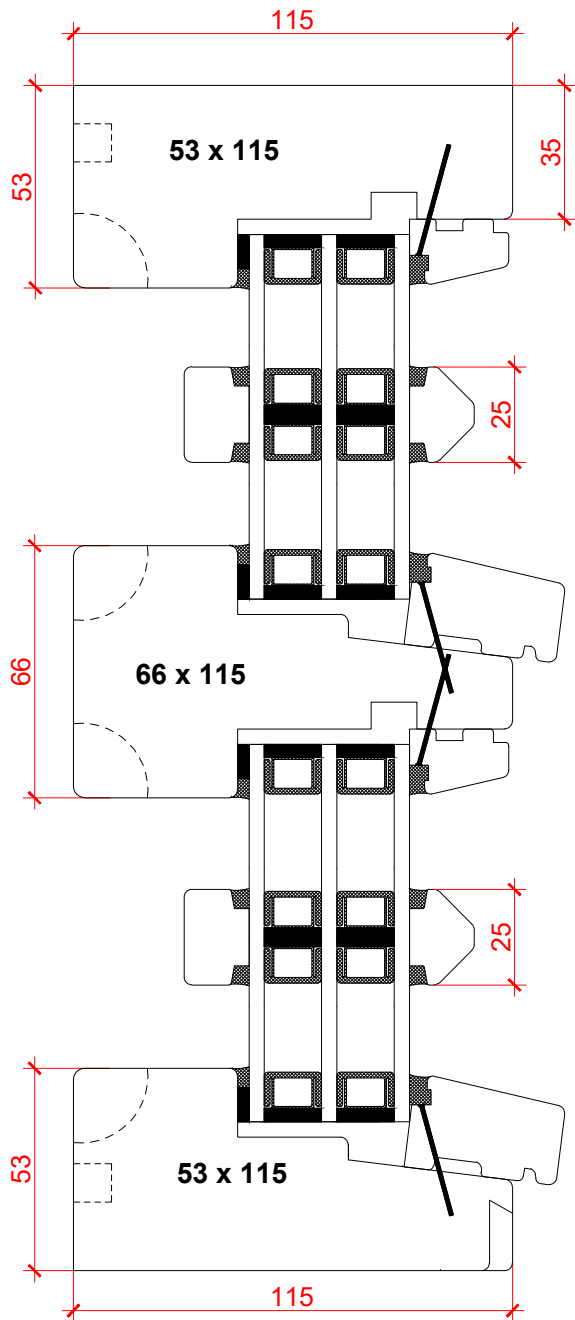

Vertical section

Sash bars

Frame profiles

Outside Sash Bars

Horizontal section

Note: Available to made mounting groove around frame!

SWEDEN FIXED WINDOW SYSTEM - WITH WOODEN BEAD

Product group: **WFF**

Profile - **Square**

Editor

Madars Mikelsons

20.05.2025

Scale 1 : 2

TIMBERWINDOWS